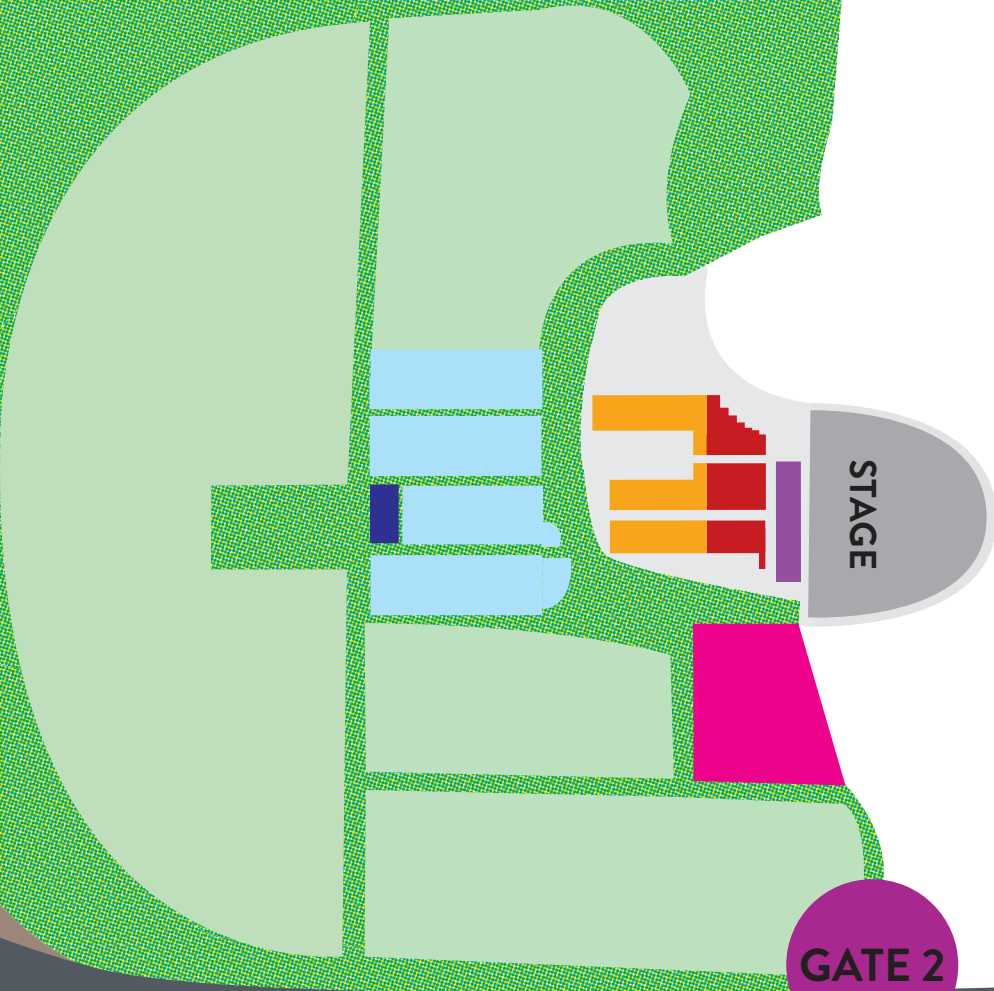

- DIAMOND SEATING
- RUBY SEATING
- GOLD SEATING
- SILVER SEATING
- DANCING AREA
- GENERAL ADMISSION
- ACROD & WHEELCHAIR SECTION
- FOOD HAMPER COLLECTION

FOOD AREA BAR

GATE 1

LOVEKIN DRIVE

GATE 2

FORREST DRIVE

ALL minors under 18 yrs of age
MUST have purchased a valid ticket and
WILL ONLY be permitted into the concert if
 they are accompanied by their parent or legal guardian.
 If a minor is **NOT ACCOMPANIED** by their parent or legal
 guardian, they will be refused entry into the venue.